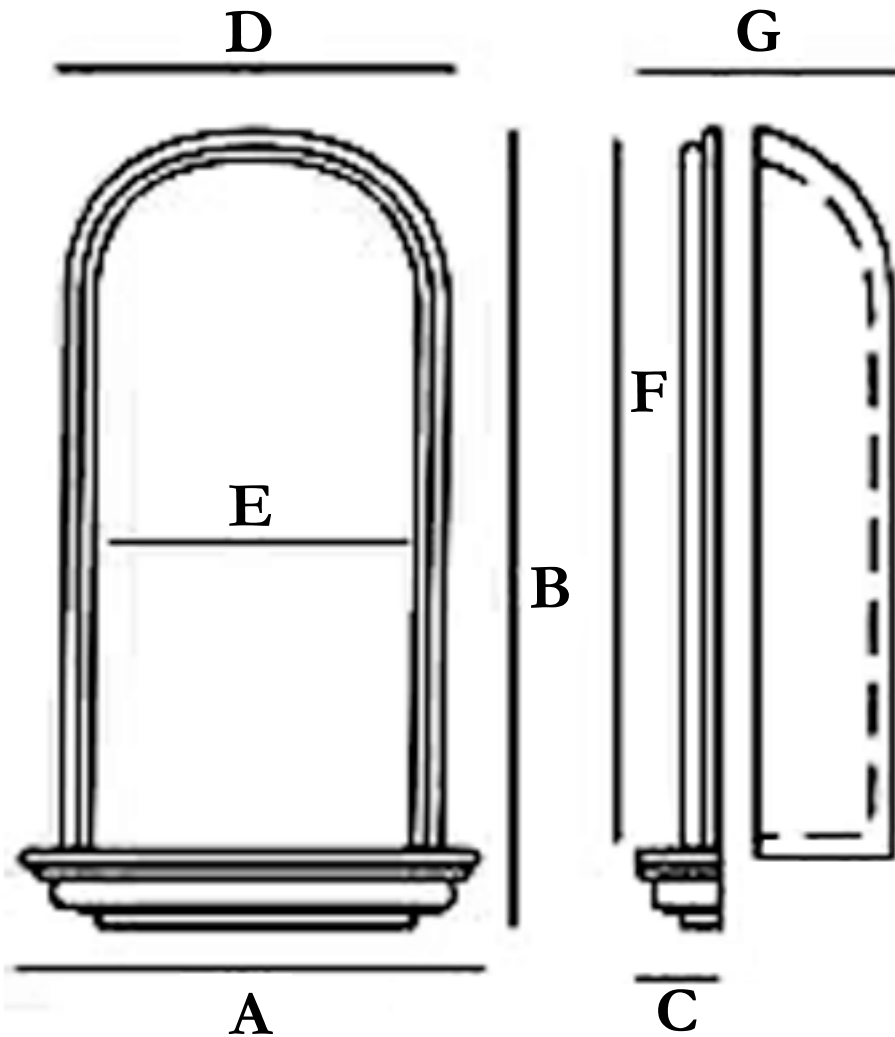

**24 3/8"W x 49 3/4"H x 16 1/8"D Claremont Wall Niche
(RO: 18 7/8"W x 41 1/8"H x 7"D)**

Dimensions:

A: 24-3/8" **E:** 17-5/8"
B: 49-3/4" **F:** 42-1/4"
C: 9" **G:** 16-1/8"
D: 23"

Rough Opening:

Width: 18-7/8"
Height: 41-1/8"
Depth: 7"